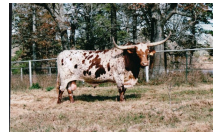

Courtesy of Grove Cattle Company

Homozygous recessive red gene. When bred to a bull with the dominant black Gene or the wild Gene, her calves will be born looking like their sire.

TTT: 83.0000 on 02/19/2024

MISS RODEO AMERICA

Classy Frankie

IMA SAND DILVERY

DODE'S BLUBOY FM884

Stocktons Miss America

OVERLORD

SPICE LINER

<http://www.hiredhandsoftware.com>